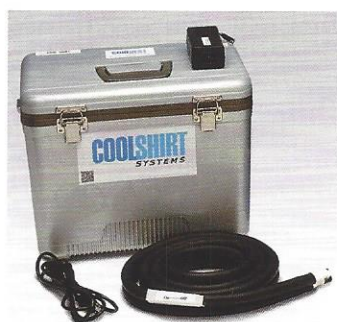

OSHA has determined that the use of personal cooling devices can prevent heat stress in the workplace.

OSHA Fact Sheet No. OSHA 95-16

Porticool 2 System

The lightest, untethered, active cooling system and the only one that can be worn in a fire. It features full portability and moisture-wicking FR fabric. It requires no electricity, and can be used in intrinsically safe areas.

PCS2 . . . Garment, hose, control module

Full Portability

**Multi-purpose/
Multi-person System**

Larger 15 gallon cooling capacity for convenience. Cooling station cools up to 6 people simultaneously.

MPS-4 Cools up to 4
MPS-6 Cools up to 6

AVA-size Vest M - XXXL

Hose sold separately

Portable Bag System

- BS-6 6 pack
- BS-12 12 pack
- H-8 8 ft. hose
- Lith-kit Lithium ion battery kit

Dual Power System

- Stationary System uses both 12v DC and 110v AC.
- D110-2424 qt. cooler with transformer
- CH-8 8 ft. controller supply hose