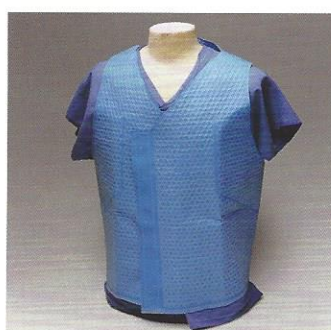

Firewear CoolShirt Long Sleeve
Inherently FR
FWS-LS-size ... Sm - XXXL

2CoolShirt
Compression shirt with moisture-wicking fabric.
2CW-size Sm - XXXL

2CoolShirt FR
Moisture-wicking, anti-microbial, inherently FR fabric
2CWFR-size Sm - XXL

Cool Pants
Combine with a shirt for full-body cooling.
CP-size Sm - XXXL

Supply Hose
H-8 8 ft. hose
H-10 10 ft. hose
H-12 12 ft. hose
H-20 20 ft. hose

Disposable CoolVest
RP-6 One size fits most

PC Vest
Four reusable inserts per vest
PCV-size M - XXL