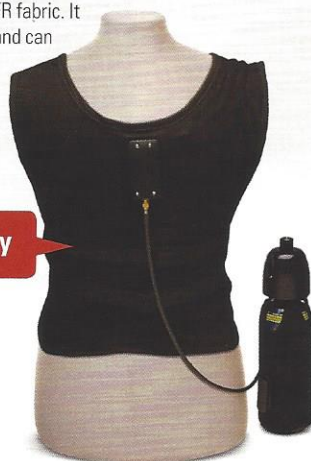

Porticool 2 System

The lightest, untethered, active cooling system and the only one that can be worn in a fire. It features full portability and moisture-wicking FR fabric. It requires no electricity, and can be used in intrinsically safe areas.

PCS2 . . . Garment, hose, control module

Full Portability

**Multi-purpose/
Multi-person System**

Larger 15 gallon cooling capacity for convenience. Cooling station cools up to 6 people simultaneously.